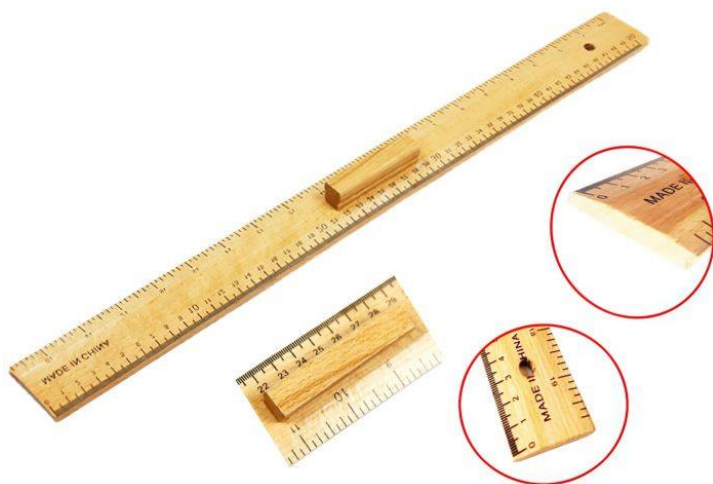

Dimensions: 50 x 4 x 0.5 cm

SKU:0201110010-08

EDUSUPPORTS.COM

enhance your mind

Measuring Rulers Plastic Rulers Metric and Inch scale 20 Inch 50 cm with Ergonomic Handle for General Science and Math in Schools

With dual side scales: One side is metric scale (50cm), opposite side is inch scale (20 inches). Inch scale, 1/4-inch standard, 20 inches long total. Metric scale: 1cm standard, 50 cm long total.

Made of premium environment-friendly plastic which make the numbers and scales on the ruler very clear. The measuring ruler is designed with an ergonomic handle ensuring greater control during use.

Dimensions: 50 x 4 x 0.5 cm

Measuring Rulers Wooden Rulers Metric and Inch scale 19 Inch 50 cm 500mm With Handle & Hang Hole for General Science and Math in Schools

SKU: 0201110010-09

SKU: 0201110010-10

With dual side scales: One side is metric scale (50cm, 500mm), opposite side is inch scale (19 inches). Inch scale, 1/8-inch standard, 19 inches long total. Metric scale: 1mm standard, 50 cm (500mm) long total. Both inches and centimeters for easy conversion.

Made of good quality hard wood and not easy to deform or bend. The measuring ruler is designed with a hole at the end for hanging to store and a handle for easy operation.

The scale of the ruler is very clear and accurate.