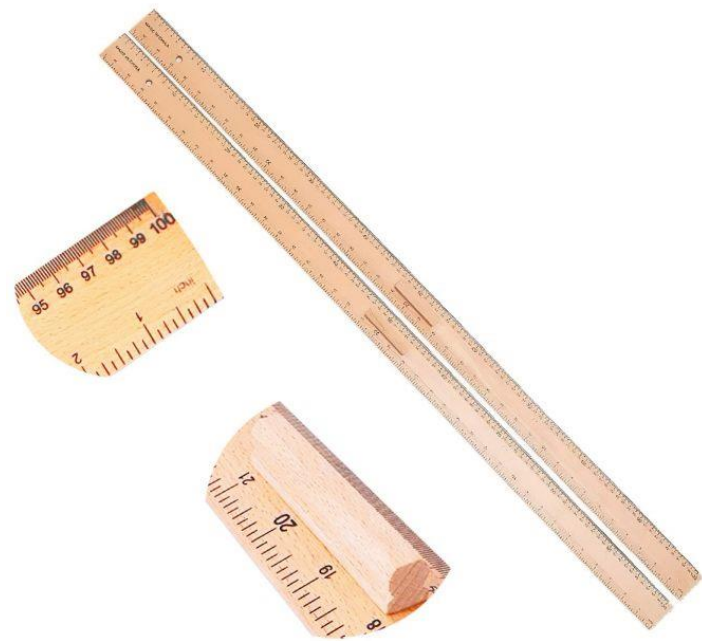

Dimensions: 100.9 x 2.5 x 0.5 cm

Measuring Rulers Bamboo Rulers Metric and Inch scale 39 Inch 100 cm
1000mm for General Science and Math in Schools

with dual side scales: the front side is metric scale (100cm, 1000mm), the reverse side is inch scale (39 inches). Inch scale, 1/10-inch standard, 39 inches long total. Metric scale: 1mm standard, 100 cm (1000mm) long total. Both inches and centimeters for easy conversion.

Measuring Rulers are made of good quality hard wood and not easy to deform or bend.

The scale of the ruler is very clear and accurate.

Dimensions: 100.9 x 2.5 x 0.8 cm

SKU: 0201110010-16

<https://www.edusupports.com/>

sales@edusupports.com

EDUSUPPORTS.COM

enhance your mind

Measuring Rulers Wooden Rulers Metric and Inch scale 39 Inch 100 cm 1000mm
with Handle & Hang Hole for General Science and Math in Schools

SKU: 0201110010-17

Measuring Rulers are made of good quality hard wood and not easy to deform or bend. The measuring ruler is designed with a hole at the end for hanging to store and a handle for easy operation.

The scale of the ruler is very clear and accurate.
Dimensions: 100 x 4 x 0.8 cm