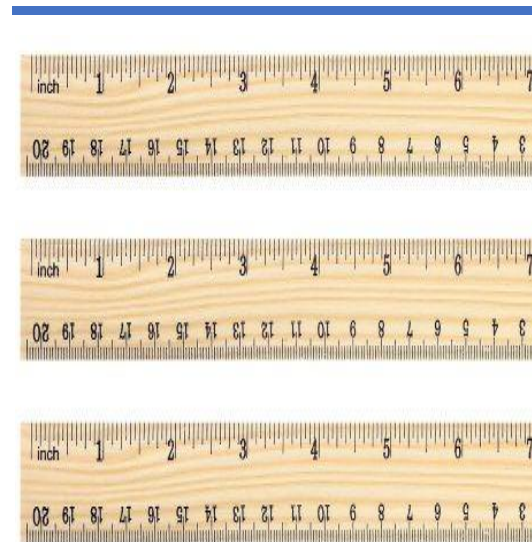

EDUSUPPORTS.COM

enhance your mind

Measuring Rulers Wooded Straight Rulers Metric and Inch scale 8 Inch 20 cm 200mm for General Science and Math in Schools

With dual side scales: One side is metric scale (20cm, 200mm), opposite side is inch scale (8 inches). Inch scale, 1/16-inch standard, 8 inches long total. Metric scale: 1mm standard, 20 cm long total. Both inches and centimeters for easy conversion.

Made of good quality hard natural wood, very tough and durable for long time use.

The scale is very clear and accurate, will be helpful you in measuring your items accurately and architectural drawing.

Dimensions: 20.6 x 2.6 x 0.3 cm

SKU: 0201110010-03