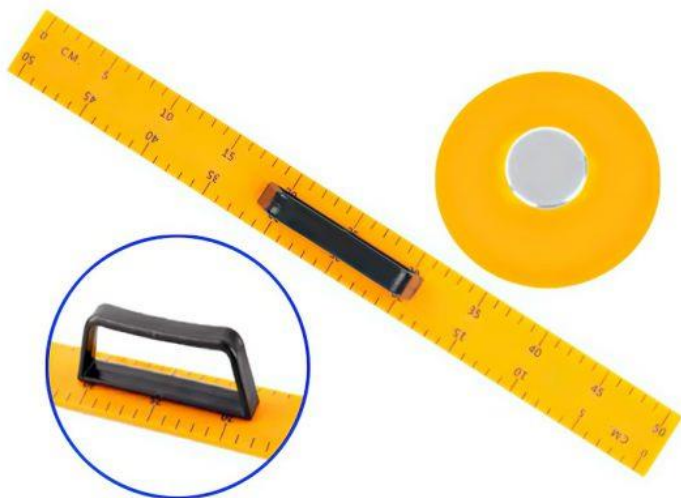

SKU:0201110010-08