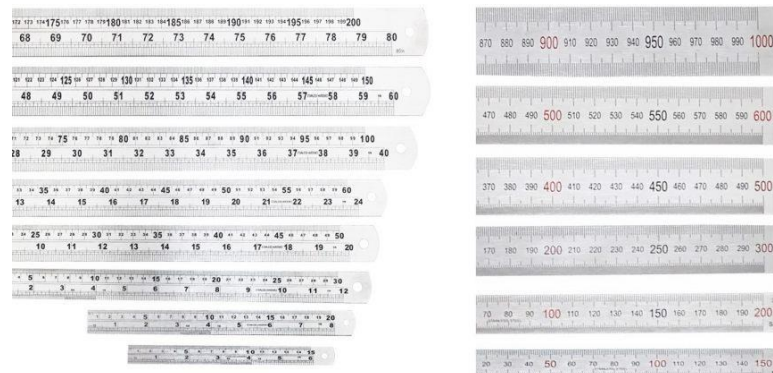

EDUSUPPORTS.COM

enhance your mind

Measuring Rulers Stainless Steel Rulers Metric and Inch Scale for General Science and Math in Schools,150mm,200mm,300mm,500mm,600mm,1000mm,1.5m,2m,3m,6 Inch, 8 Inch, 12 Inch, 20 Inch, 24 Inch, 40 Inch, 60 Inch, 80 Inch, 120 Inch

Made of heavy-duty stainless steel which perfect for drafting or measuring in imperial or metric units. The rulers are marked in millimeters, centimeters and inches. On the front side, these measuring rulers are marked accurately in millimeters and centimeters. On the back side, rulers feature an accurate inches, millimeters and centimeters s. The measuring ruler is designed with a hole at the end for hanging to store and a handle for easy operation.

Models and specifications

SKU	Specification	Dimensions	Weight
0201110030-01	150mm,6inch	170 x 15 x 0.8 mm	17g
0201110030-02	200mm,8inch	221 x 20 x 0.8 mm	29g
0201110030-03	300mm, 12inch	328 x 25 x 1.0 mm	65g
0201110030-04	500mm, 20inch	533 x 29 x 1.2 mm	145g
0201110030-05	600mm, 24inch	633 x 30 x 1.2 mm	175g
0201110030-06	1000mm, 40inch	1045 x 36 x 1.5 mm	450g
0201110030-07	1.5m, 60inch	1555 x 40 x 1.8 mm	880g
0201110030-08	2.0m, 80inch	2065 x 40 x 2.0 mm	1285g
0201110030-09	3.0m,120 inch	3084 x 40 x 2.0 mm	2000g