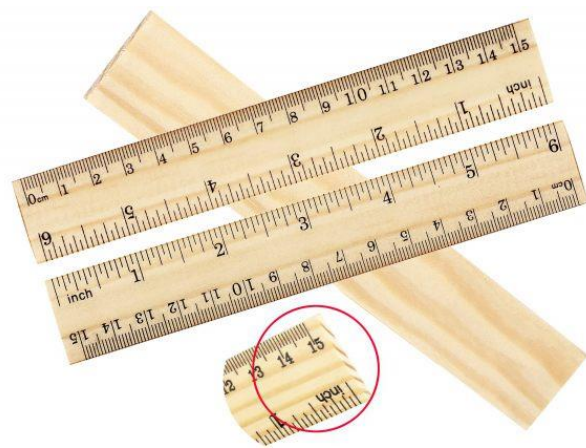

SKU: 0201110010-02