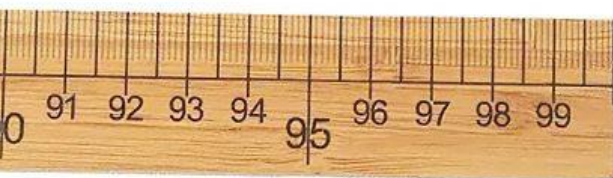

SKU: 02011110-14

With dual side scales: the front side is metric scale (100cm, 1000mm), the reverse side is inch scale (39 inches). Inch scale, 1/8-inch standard, 39 inches long total. Metric scale: 1mm standard, 100 cm long total. Both inches and centimeters for easy conversion.

Measuring Rulers are made of good quality bamboo material and not easy to deform or bend.

The scale of the ruler is very clear and accurate.
Dimensions: 100.9 x 2.5 x 0.5 cm