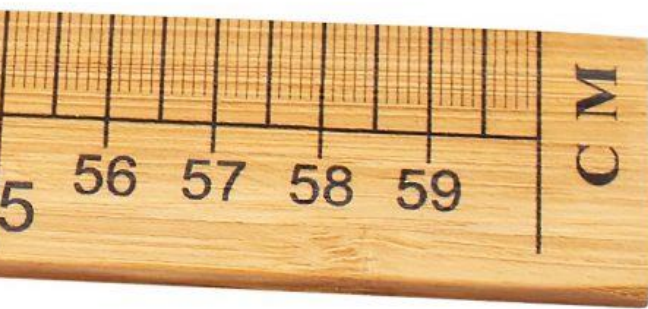

Dimensions: 100 x 4 x 0.5 cm

SKU: 0201110010-11

Measuring Rulers Plastic Rulers Metric and Inch scale 39 Inch 100 cm With Ergonomic Handle & Powerful Magnets for General Science and Math in Schools

With dual side scales: One side is metric scale (100cm), opposite side is inch scale (39 inches). Inch scale, 1/4-inch standard, 20 inches long total. Metric scale: 1cm standard, 100 cm long total.

Made of premium environment-friendly plastic which make the numbers and scales on the ruler very clear. The included powerful magnets in the measuring rulers can easy attach to whiteboards and blackboards in classrooms.

Dimensions: 100 x 4 x 0.5 cm

SKU: 0201110010-12

EDUSUPPORTS.COM

enhance your mind

Measuring Rulers Bamboo Rulers Metric and Inch scale 24 Inch 60 cm 600mm
for General Science and Math in Schools

SKU: 0201110010-13

With dual side scales: the front side is metric scale (60cm, 600mm), the reverse side is inch scale (24 inches). Inch scale, 1/8-inch standard, 24 inches long total. Metric scale: 1mm standard, 60 cm long total. Both inches and centimeters for easy conversion.