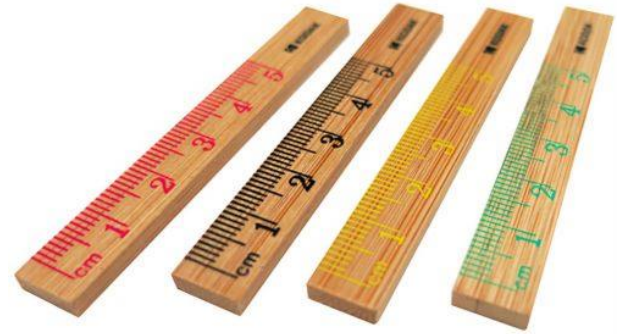

Measuring Ruler for General Science and Math in Schools

Edusupports

www.edusupports.com

sales@edusupports.com

EDUSUPPORTS.COM

enhance your mind

Measuring Rulers Bamboo Straight Rulers Metric Scale 5 cm for General Science and Math in Schools

Measuring Rulers are metric scale 5cm, 50mm in 1mm standard, 6 cm long total.

Measuring Rulers are made of good quality bamboo material and not easy to deform or bend.

The scale of the ruler is very colorful, clear and accurate, will be helpful you in measuring your items accurately and architectural drawing.

Dimensions: 7 x 1.5 x 0.5 cm

SKU: 0201110010-01

Measuring Rulers Wood Straight Rulers Metric & Inch scale 6 Inch 15 cm 150mm for General Science and Math in Schools

With dual side scales: One side is metric scale (15cm, 150mm), opposite side is inch scale (6 inches). Inch scale, 1/16-inch standard, 6 inches long total. Metric scale: 1mm standard, 15 cm long total.

With dual side scales: One side is metric scale (50cm), opposite side is inch scale (20 inches). Inch scale, 1/4-inch standard, 20 inches long total. Metric scale: 1cm standard, 50 cm long total.

Made of premium environment-friendly plastic which make the numbers and scales on the ruler very clear. The measuring ruler is designed with an ergonomic handle ensuring greater control during use.